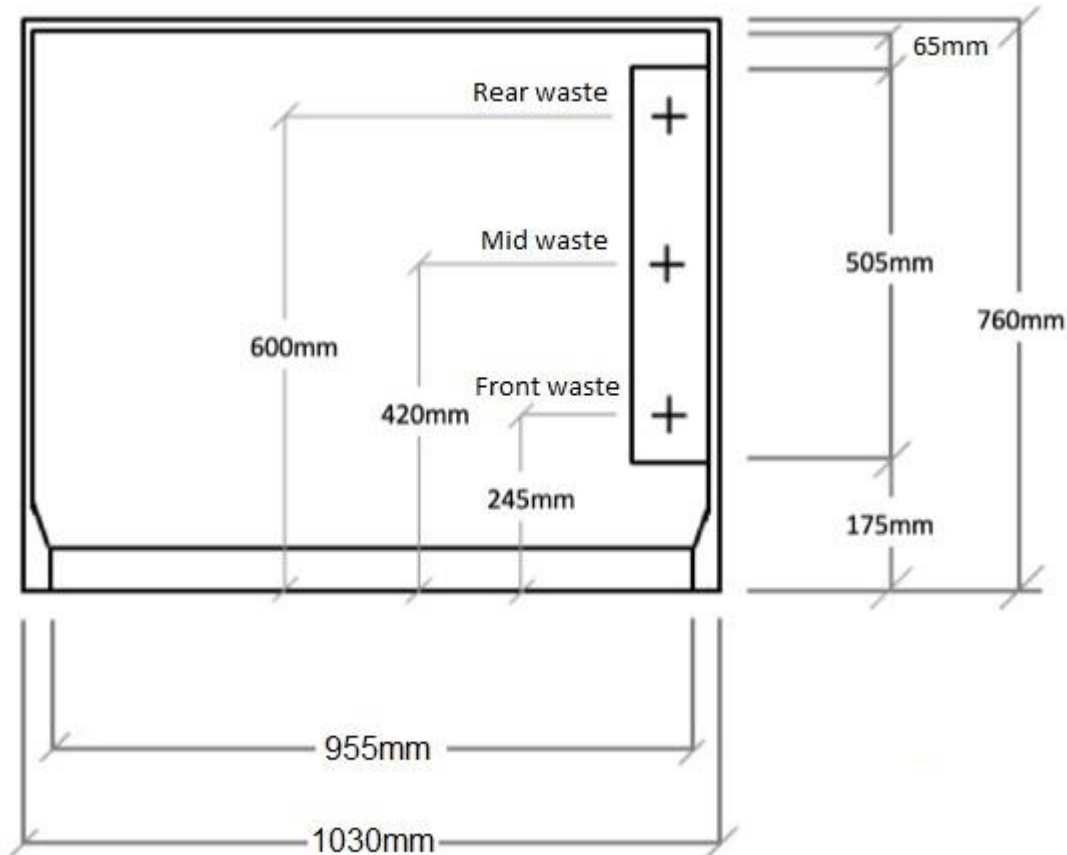

## DIY Shower H (Dimensions)

### Notes

1. Dimensions are a guide only and subject to change
2. Step height 80mm approx.
3. Cubicle height 1900 mm approx.
4. Shower floor dimensions
  - a. 620 deep
  - b. 840 wide (to drain)
  - c. Fall approx. 10mm