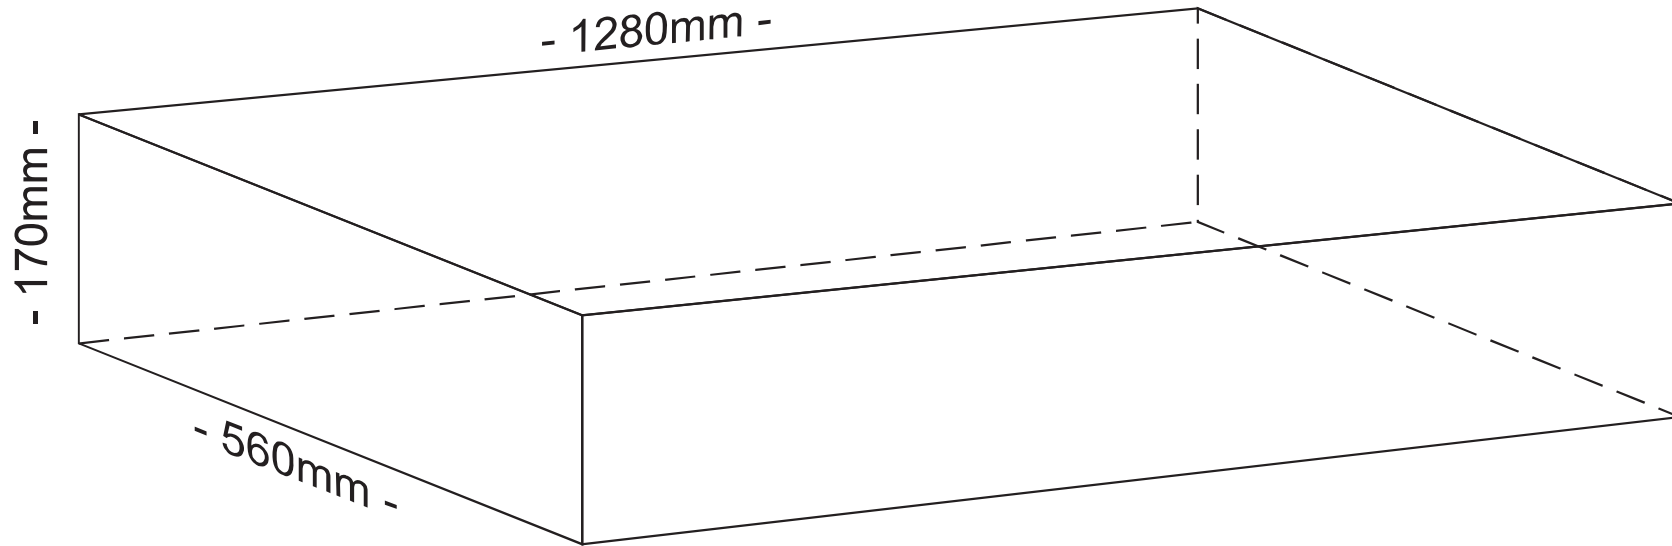

Tank: 1350 x 450 x 270>385

approximately 180 litres

Tank: 1300 x 630 > 810 x 335

(tapered side at back)

approximately 300 litres

Tank: 1280 x 560 x 170

approximately 110 litres

Caravan Pillow Tank

Tank: 1215 x 480 x 190

approximately 100 litres

Tank: 1200 x 750 x 200

approximately 165 litres

- 1200mm -

- 400mm -

- 400mm -

Tank: 1200 x 400 x 400