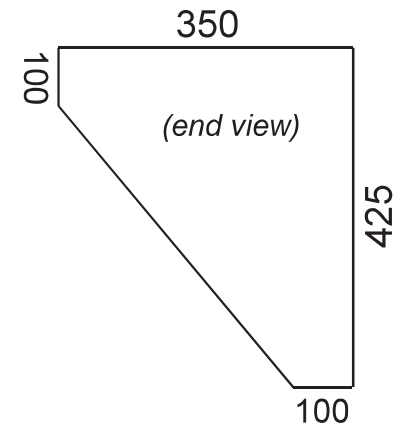

Tank: 770>820 x 200 x 330

approximately 45 litres

Tank: 750 x 750 x 550

approximately 300 litres

Suits Toyota Coaster

Tank: 720 x 430 x 250

approximately 70 litres

Tank: 700 x 100 > 350 x 100 > 425