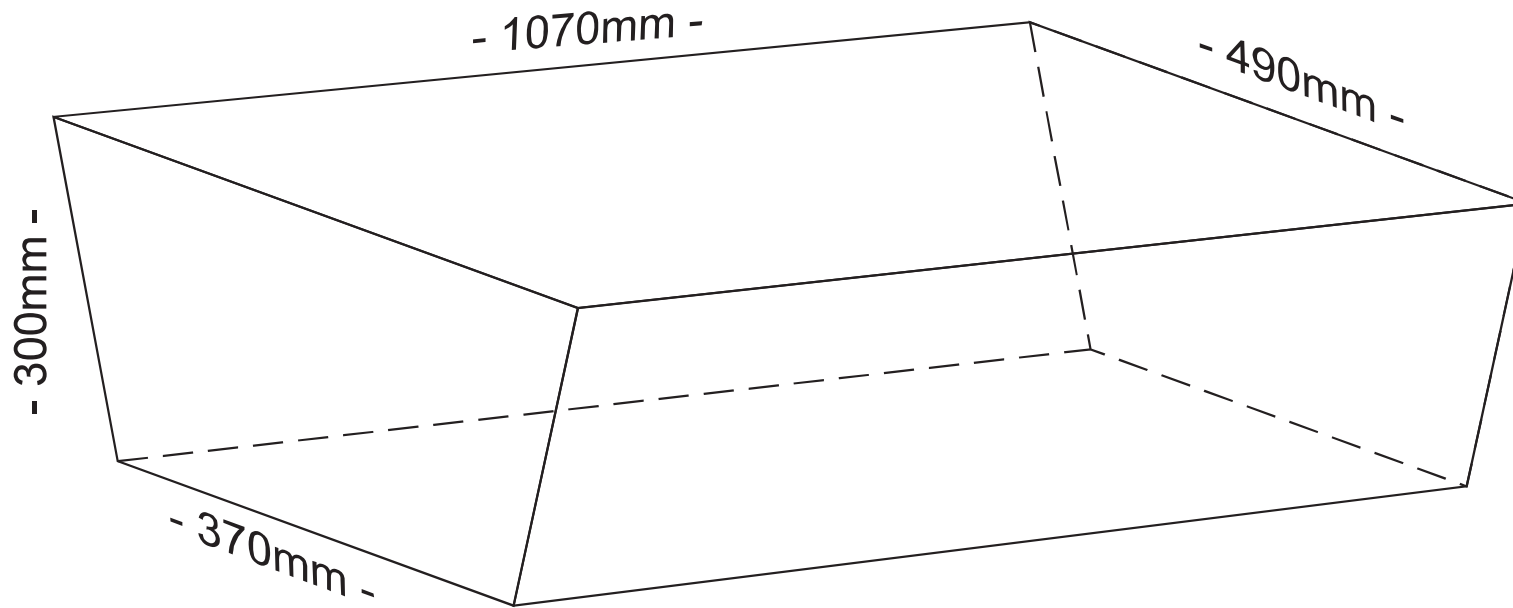

Tank: 1215 x 480 x 190

approximately 100 litres

Tank: 1200 x 750 x 200

approximately 165 litres

- 1200mm -

- 400mm -

- 400mm -

Tank: 1200 x 400 x 400

approximately 180 litres

Tank: 1200 x 380 x 290

approximately 120 litres

Tank: 1200 x 345 x 200

approximately 80 litres

Tank: 1200 x 345 x 150

approximately 55 litres

Tank: 1100 x 600 x 230

approximately 140 litres

Tank: 1070 x 370 > 490 x 300

*even taper both sides

approximately 110 litres

Tank: 1000 x 500 x 400

approximately 185 litres

Tank: 1000 x 270 x 150

approximately 35 litres

Tank: 950 x 650 x 260

approximately 150 litres

Tank: 900 x 530 x 320

approximately 145 litres

Tank: 900 x 450 x 250

approximately 95 litres

Tank: 900 x 390 x 300

approximately 95 litres