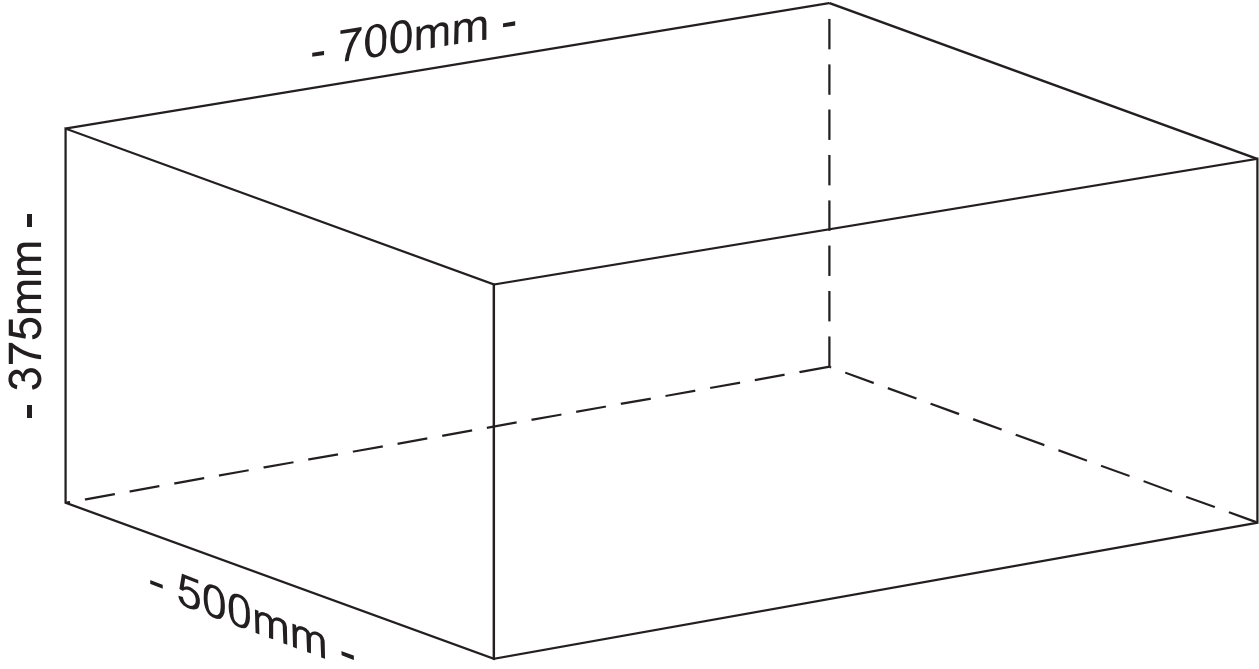

Tank: 700 x 500 x 375

approximately 120 litres