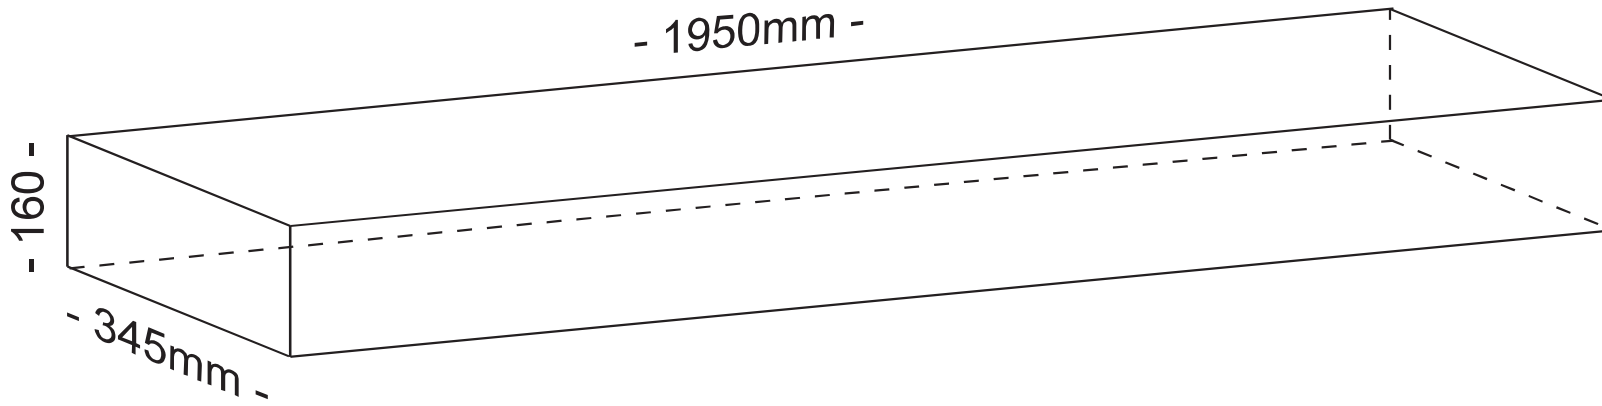

Tank: 1950 x 345 x 160

2 ribs top and bottom

approximately 90 litres

Tank: 1500 x 900 x 300

This tank has internal
moulded baffles

approximately 380 litres

Tank: 1400 x 650 x 750

SIDE VIEW BAFFLE CONFIGURATION

approximately 600 litres

Tank: 1400 x 650 x 750

WALL STRENGTHENING BAFFLES
ON TOP, SIDES AND ENDS.

INTERNALLY MOULDED
BAFFLES X 2

approximately 600 litres

Tank: 1400 x 350>640>700 x 335

approximately 250 litres

Tank: 1215 x 480 x 190

approximately 100 litres

Tank: 1200 x 750 x 200

approximately 165 litres

- 1200mm -

- 400mm -

- 400mm -

Tank: 1200 x 400 x 400