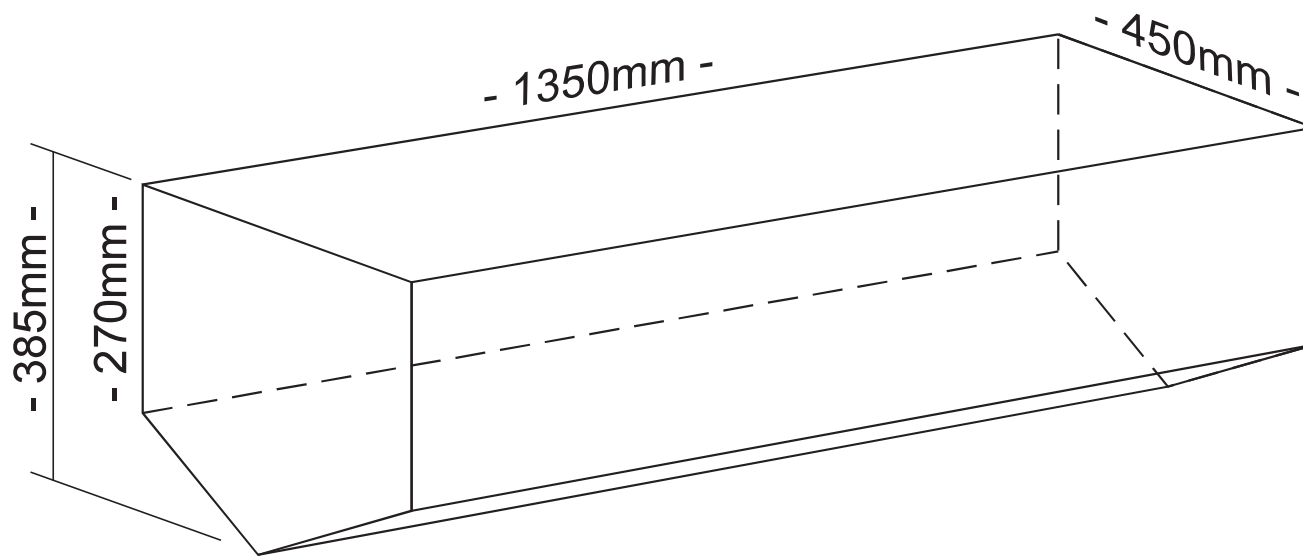

Tank: 1350 x 450 x 270>385

approximately 180 litres