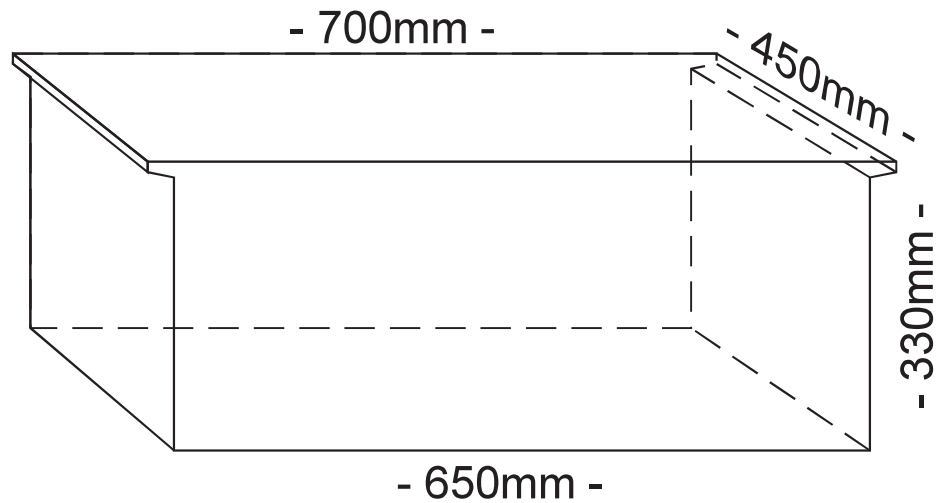

approximately 45 litres

Can be mounted under floor & fastened through flange

Tank: 650>850 x 450 x 270

approximately 85 litres

Can be mounted under floor & fastened through flange

Tank: 650>700 x 450 x 330