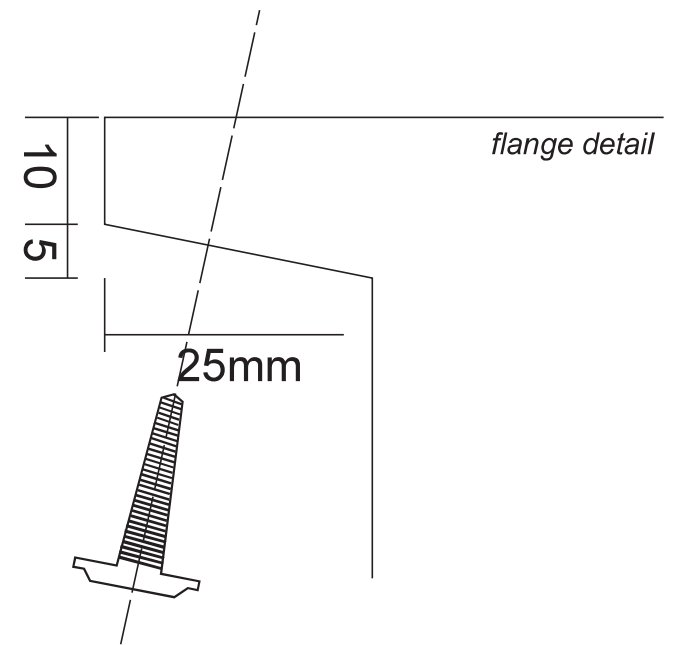

approximately 45 litres

Can be mounted under floor & fastened through flange

Tank: 650>850 x 450 x 270

approximately 85 litres

Can be mounted under floor & fastened through flange

Tank: 650>700 x 450 x 330