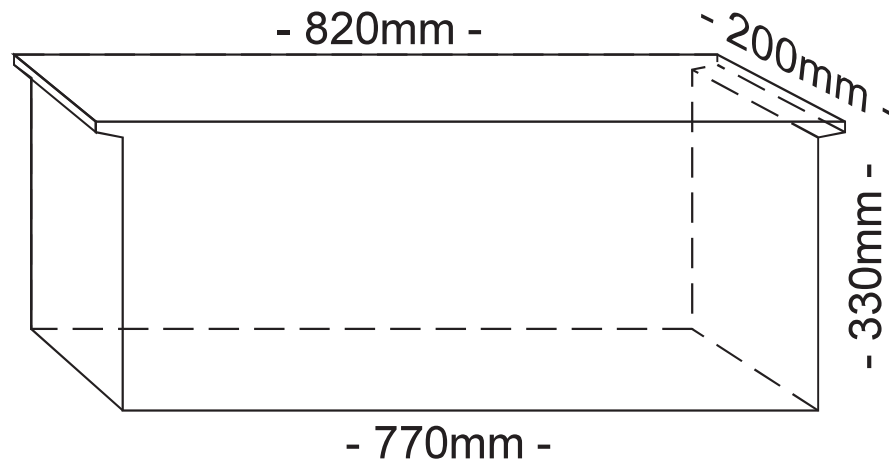

Can be mounted under floor & fastened through flange

Tank: 770>820 x 200 x 330

approximately 45 litres