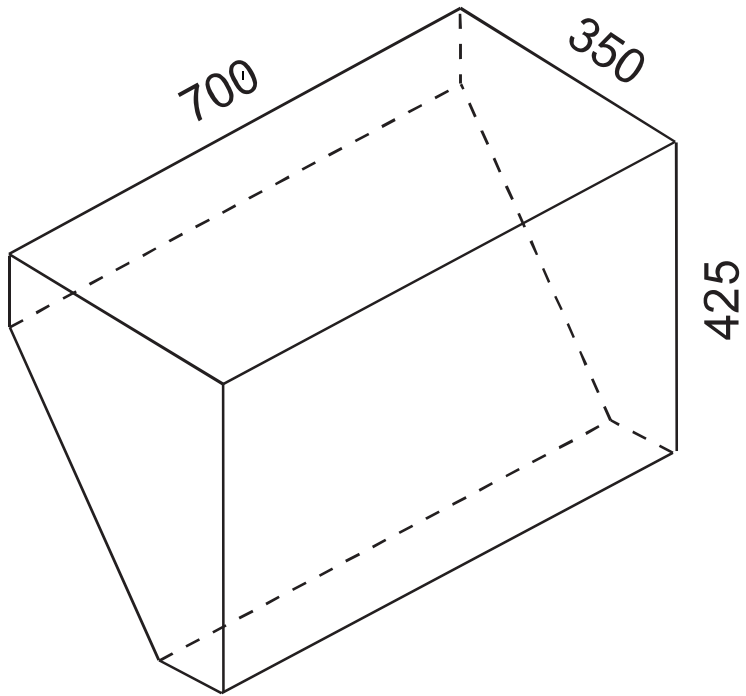

Caravan Pillow Tank

Tank: 845 x 475 x 185

*approximately 60 litres
8mm wall thickness*

Tank: 800 x 450 x 350

approximately 120 litres

Tank: 800 x 280 x 230

approximately 45 litres

Can be mounted under floor & fastened through flange

Tank: 770>820 x 200 x 330

approximately 45 litres

Tank: 750 x 750 x 550

approximately 300 litres

Suits Toyota Coaster

Tank: 720 x 430 x 250

approximately 70 litres

Tank: 700 x 100 > 350 x 100 > 425

approximately 70 litres

Tank: 700 x 500 x 375

approximately 120 litres

Tank: 700 x 490 x 290>370

approximately 100 litres

Tank: 700 x 400 x 300

approximately 80 litres

Tank: 700 x 400 x 190