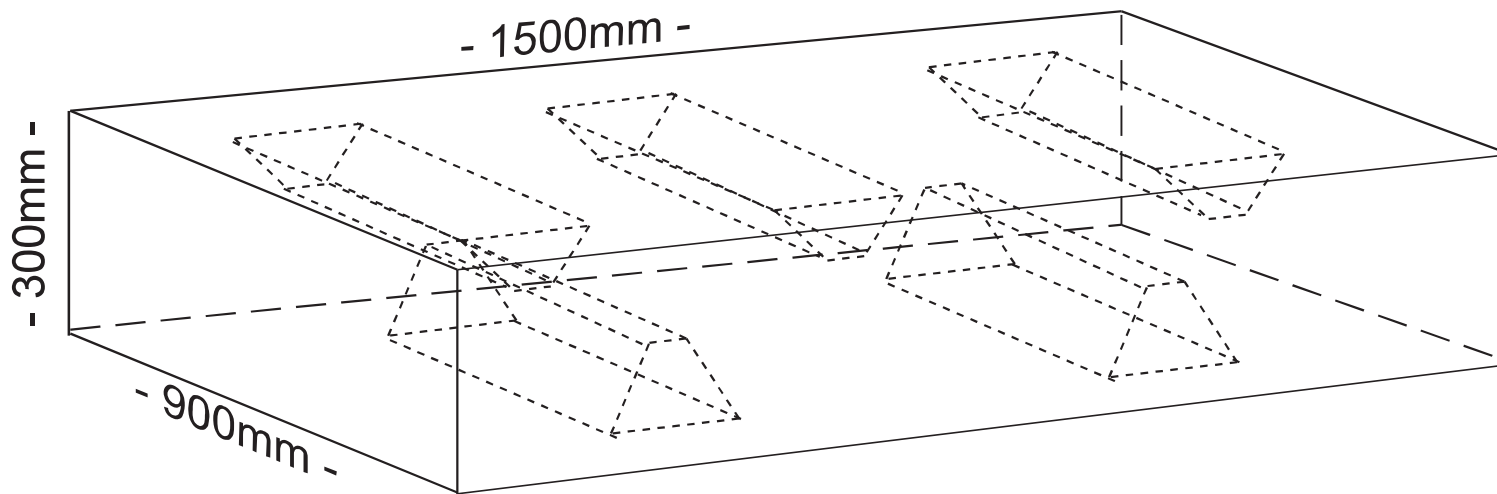

Tank: 1950 x 345 x 160

2 ribs top and bottom

approximately 90 litres

Tank: 1500 x 900 x 300

This tank has internal
moulded baffles

approximately 380 litres

Tank: 1400 x 650 x 750

SIDE VIEW BAFFLE CONFIGURATION