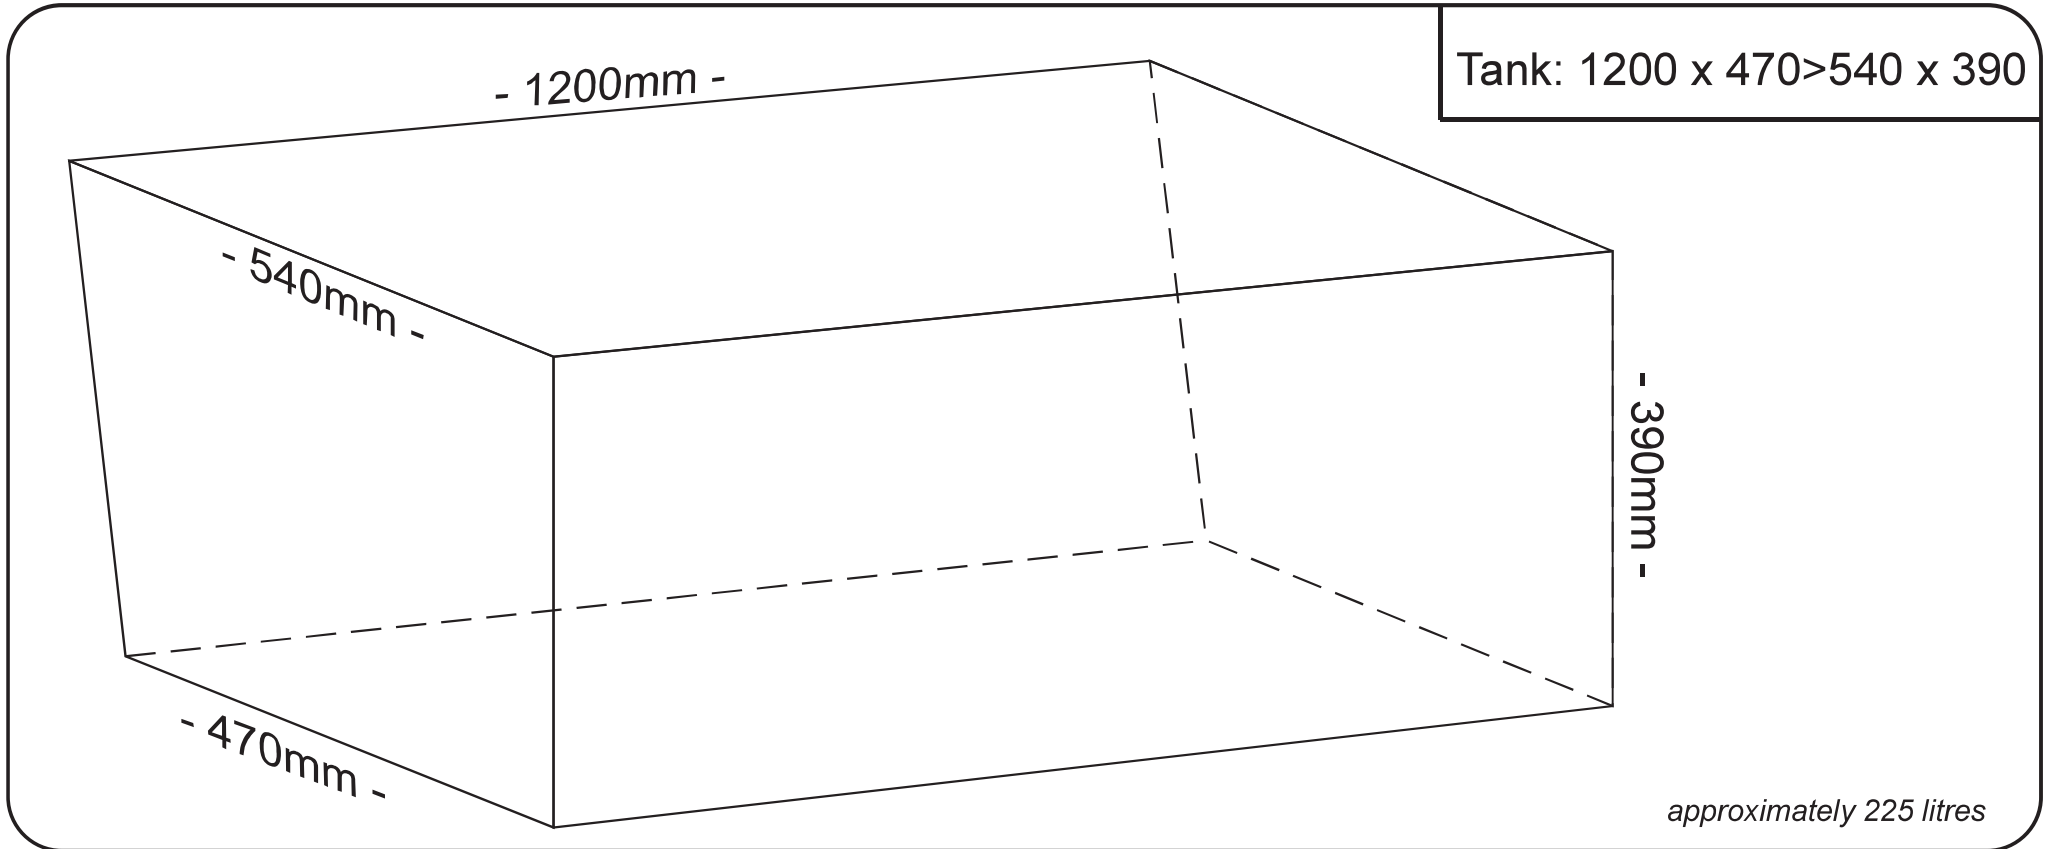

Tank: 1215 x 480 x 190

approximately 100 litres

Tank: 1200 x 750 x 200

approximately 165 litres

- 1200mm -

- 400mm -

- 400mm -

Tank: 1200 x 400 x 400

approximately 180 litres

Tank: 1200 x 380 x 290

approximately 120 litres

Tank: 1200 x 345 x 200

approximately 80 litres

Tank: 1200 x 345 x 150

approximately 55 litres

Tank: 1100 x 600 x 230

approximately 140 litres

Tank: 1070 x 370 > 490 x 300

*even taper both sides

approximately 110 litres

Tank: 1000 x 500 x 400

approximately 185 litres

Tank: 1000 x 270 x 150

approximately 35 litres

Tank: 950 x 650 x 260

approximately 150 litres

Tank: 900 x 530 x 320

approximately 145 litres

Tank: 900 x 450 x 250

approximately 95 litres

Tank: 900 x 390 x 300

approximately 95 litres