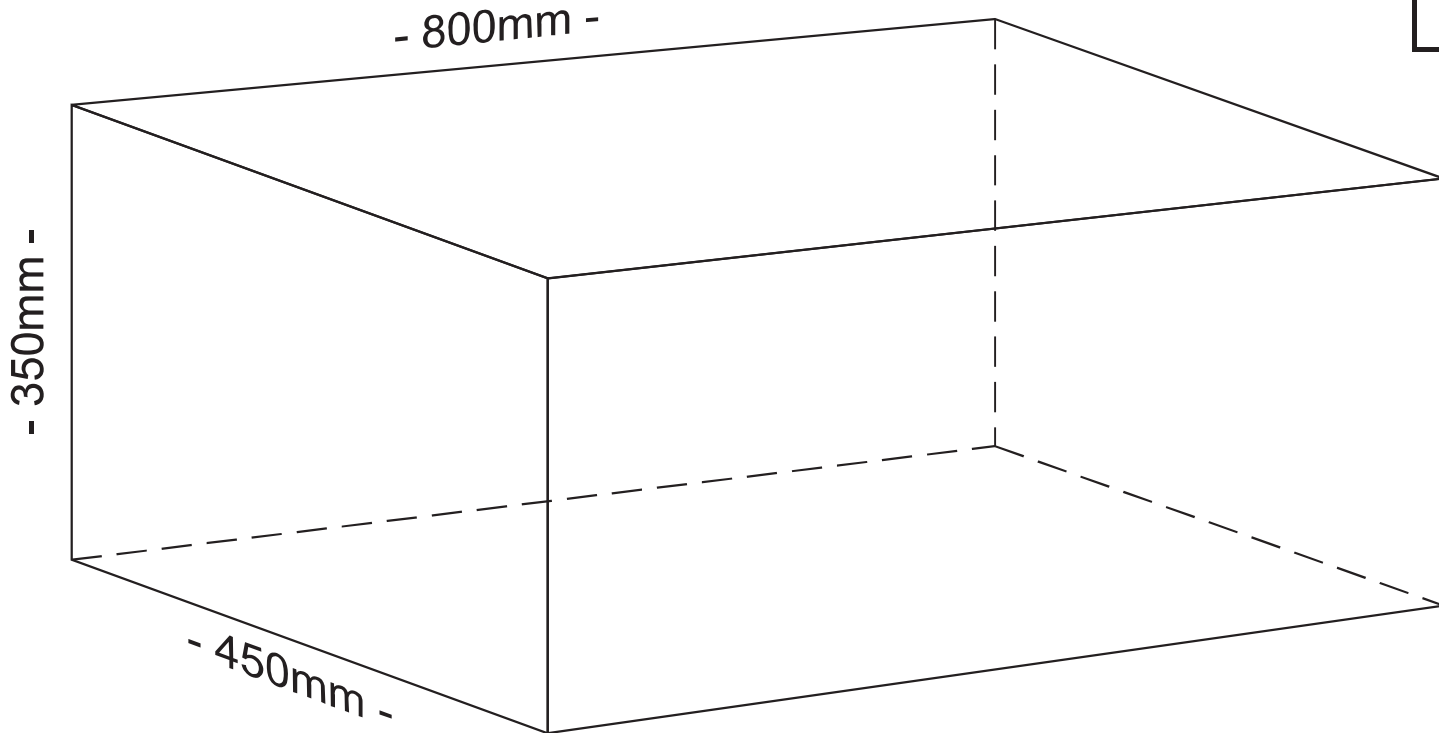

Tank: 950 x 650 x 260

approximately 150 litres

Tank: 900 x 530 x 320

approximately 145 litres

Tank: 900 x 450 x 250

approximately 95 litres

Tank: 900 x 390 x 300

approximately 95 litres

Caravan Pillow Tank

Tank: 845 x 475 x 185

*approximately 60 litres
8mm wall thickness*

Tank: 800 x 450 x 350

approximately 120 litres

Tank: 800 x 280 x 230

approximately 45 litres

Can be mounted under floor & fastened through flange