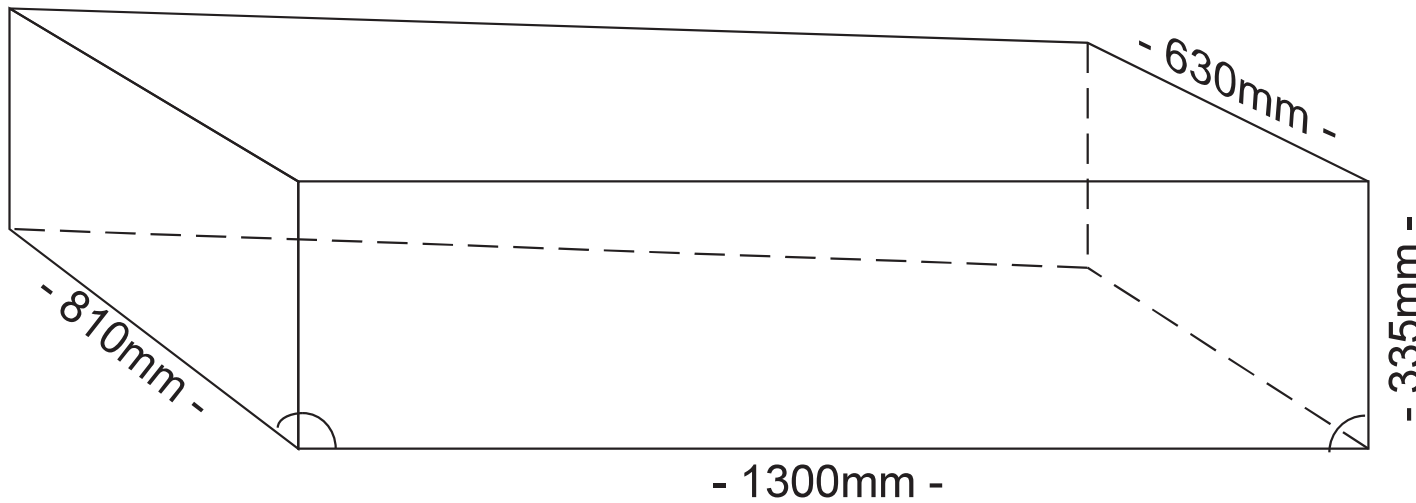

Tank: 1950 x 345 x 160

2 ribs top and bottom

approximately 90 litres

Tank: 1500 x 900 x 300

This tank has internal
moulded baffles

approximately 380 litres

Tank: 1400 x 650 x 750

SIDE VIEW BAFFLE CONFIGURATION

approximately 600 litres

Tank: 1400 x 650 x 750

WALL STRENGTHENING BAFFLES
ON TOP, SIDES AND ENDS.

INTERNALLY MOULDED
BAFFLES X 2

approximately 600 litres

Tank: 1400 x 350>640>700 x 335

approximately 250 litres

Tank: 1350 x 450 x 270>385

approximately 180 litres

Tank: 1300 x 630 > 810 x 335

(tapered side at back)

approximately 300 litres

Tank: 1280 x 560 x 170

approximately 110 litres

Caravan Pillow Tank

Tank: 1215 x 480 x 190

approximately 100 litres

Tank: 1200 x 750 x 200

approximately 165 litres

- 1200mm -

- 400mm -

- 400mm -

Tank: 1200 x 400 x 400