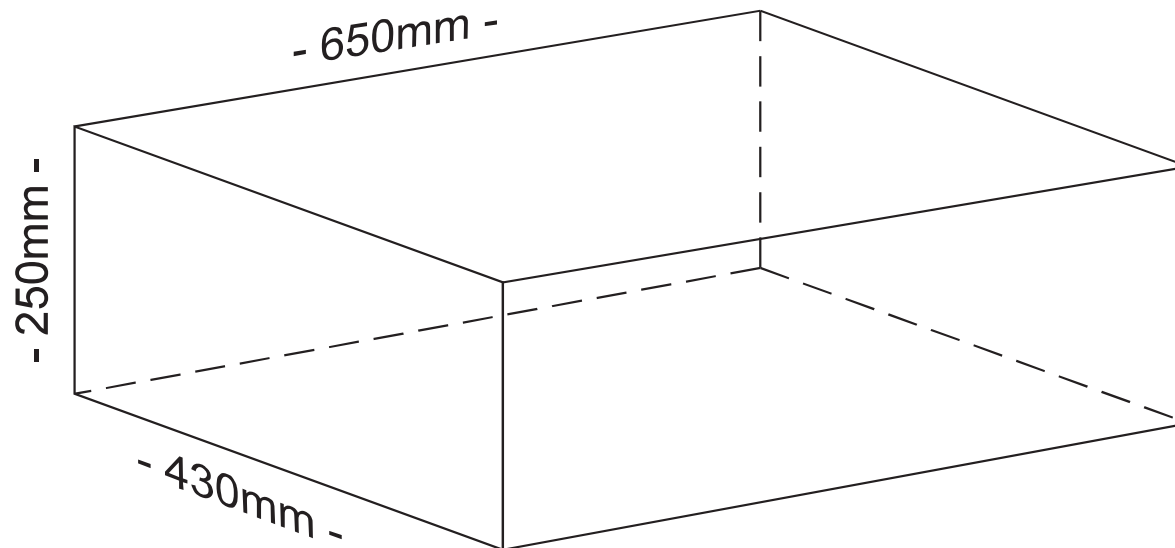

Suits Toyota Coaster

Tank: 650 x 430 x 250

approximately 65 litres