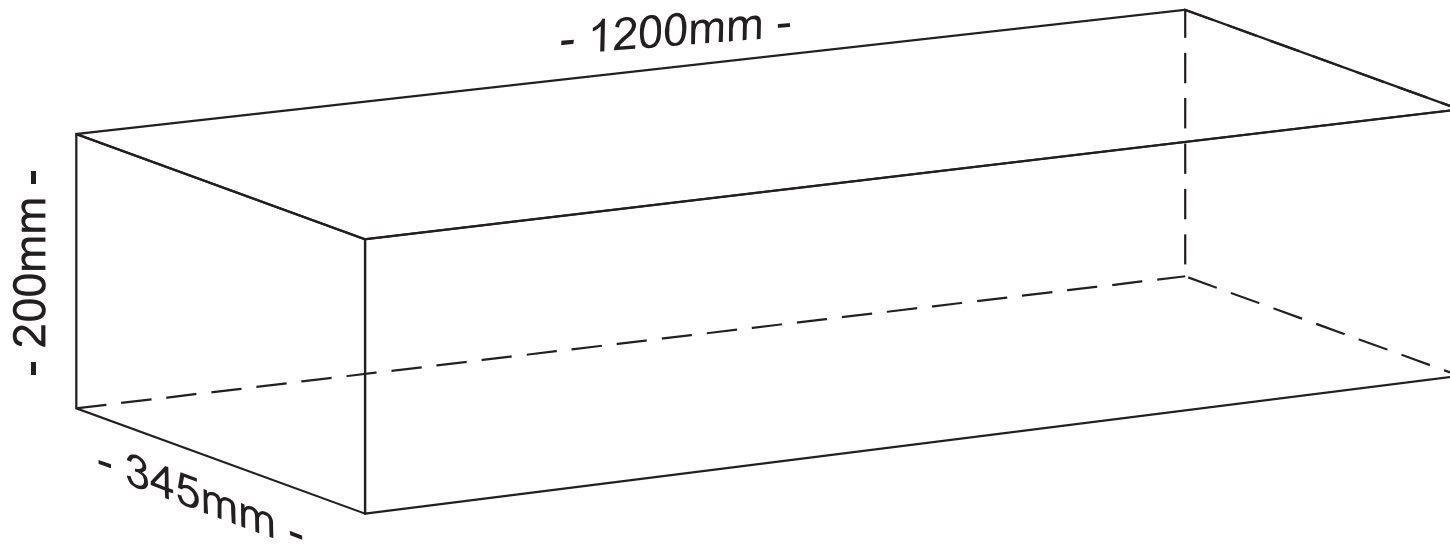

Tank: 1350 x 450 x 270>385

approximately 180 litres

Tank: 1300 x 630 > 810 x 335

(tapered side at back)

approximately 300 litres

Tank: 1280 x 560 x 170

approximately 110 litres

Caravan Pillow Tank

Tank: 1215 x 480 x 190

approximately 100 litres

Tank: 1200 x 750 x 200

approximately 165 litres

- 1200mm -

- 400mm -

- 400mm -

Tank: 1200 x 400 x 400

approximately 180 litres

Tank: 1200 x 380 x 290

approximately 120 litres

Tank: 1200 x 345 x 200

approximately 80 litres

Tank: 1200 x 345 x 150

approximately 55 litres

Tank: 1100 x 600 x 230