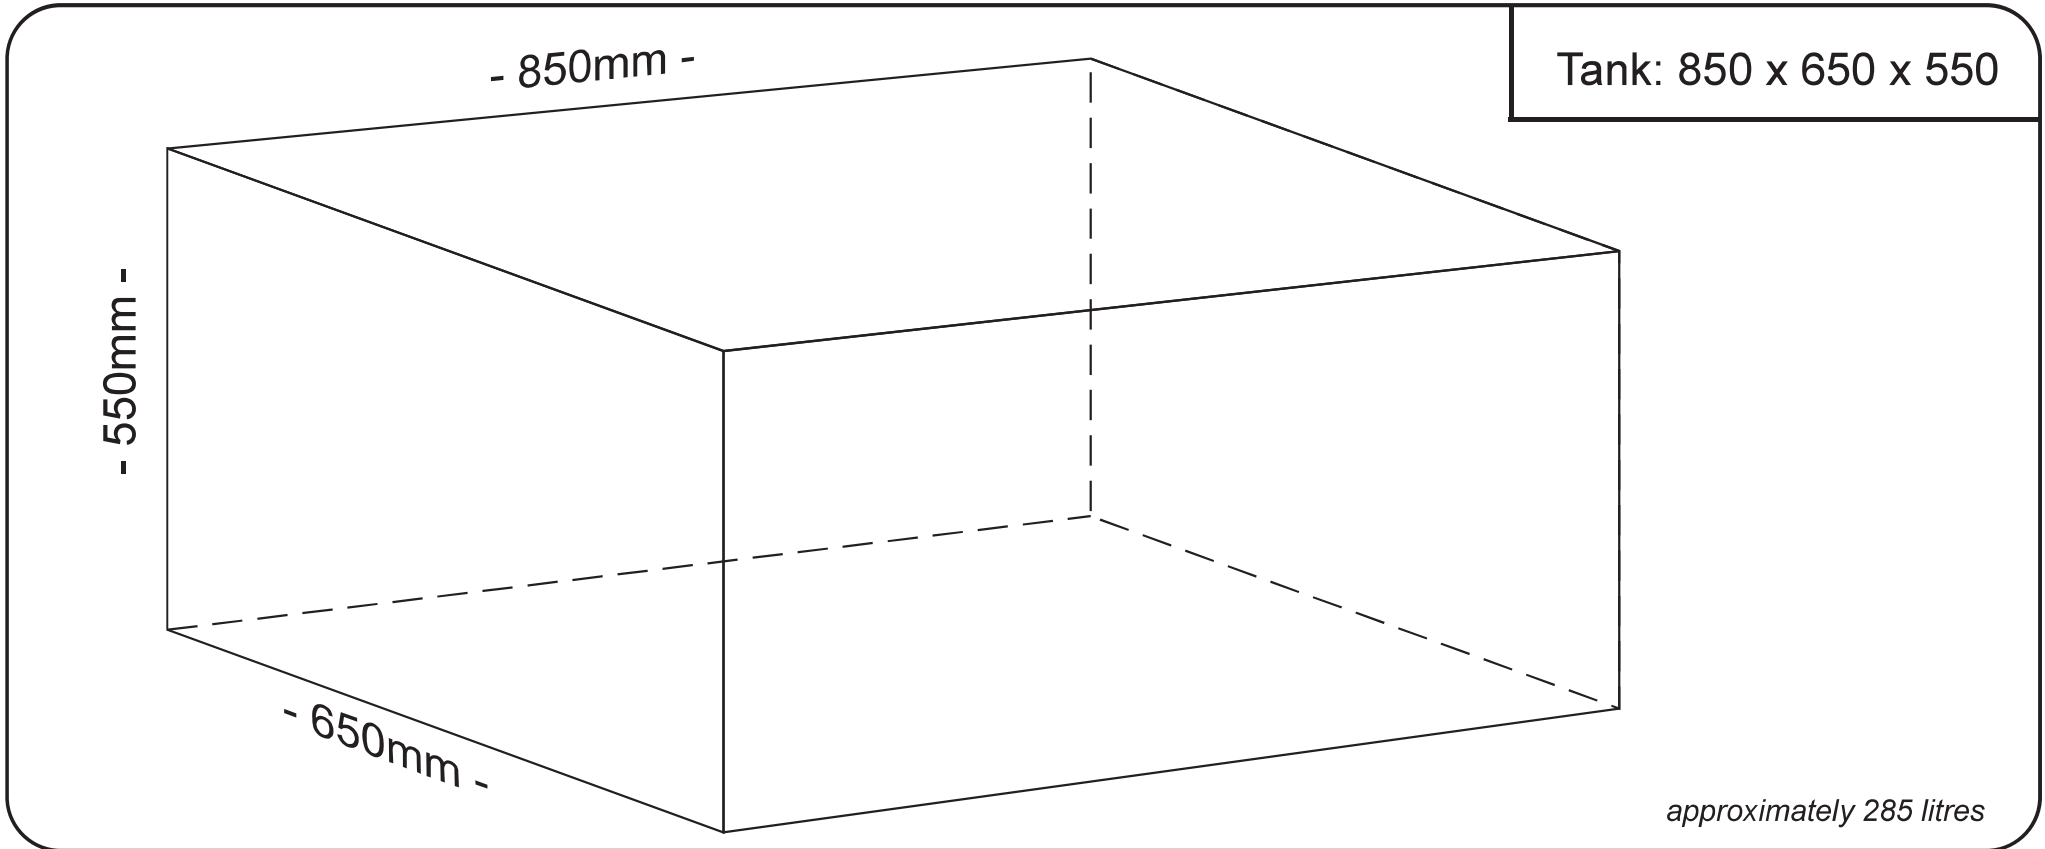

Tank: 950 x 650 x 260

approximately 150 litres

Tank: 900 x 530 x 320

approximately 145 litres

Tank: 900 x 450 x 250

approximately 95 litres

Tank: 900 x 390 x 300

approximately 95 litres