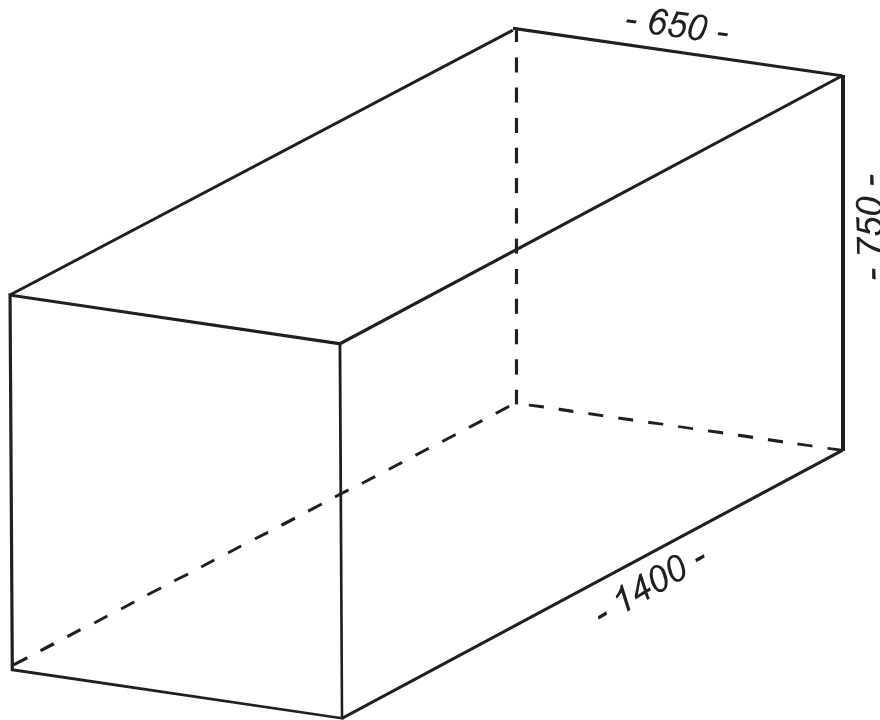

Tank: 1950 x 345 x 160

2 ribs top and bottom

approximately 90 litres

Tank: 1500 x 900 x 300

This tank has internal
moulded baffles

approximately 380 litres

Tank: 1400 x 650 x 750

SIDE VIEW BAFFLE CONFIGURATION

approximately 600 litres

Tank: 1400 x 650 x 750

WALL STRENGTHENING BAFFLES
ON TOP, SIDES AND ENDS.

INTERNALLY MOULDED
BAFFLES X 2

approximately 600 litres

Tank: 1400 x 350>640>700 x 335

approximately 250 litres

Tank: 1215 x 480 x 190

approximately 100 litres

Tank: 1200 x 750 x 200

approximately 165 litres

- 1200mm -

- 400mm -

- 400mm -

Tank: 1200 x 400 x 400

approximately 180 litres

Tank: 1200 x 380 x 290

approximately 120 litres

Tank: 1200 x 345 x 200

approximately 80 litres

Tank: 1200 x 345 x 150

approximately 55 litres

Tank: 1100 x 600 x 230