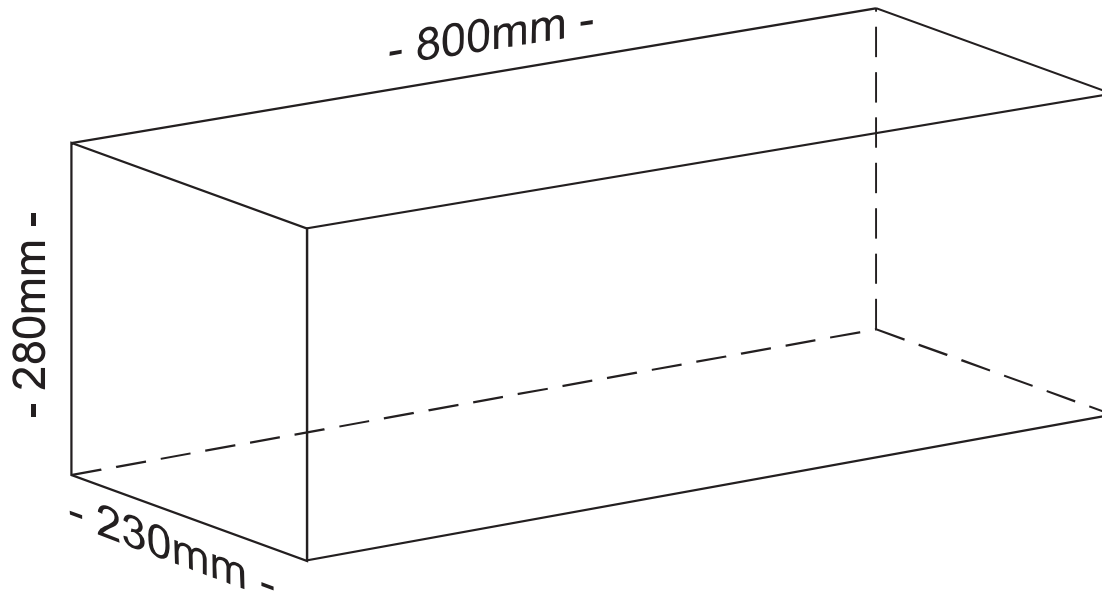

Caravan Pillow Tank

Tank: 845 x 475 x 185

*approximately 60 litres
8mm wall thickness*

Tank: 800 x 450 x 350

approximately 120 litres

Tank: 800 x 280 x 230

approximately 45 litres

Can be mounted under floor & fastened through flange