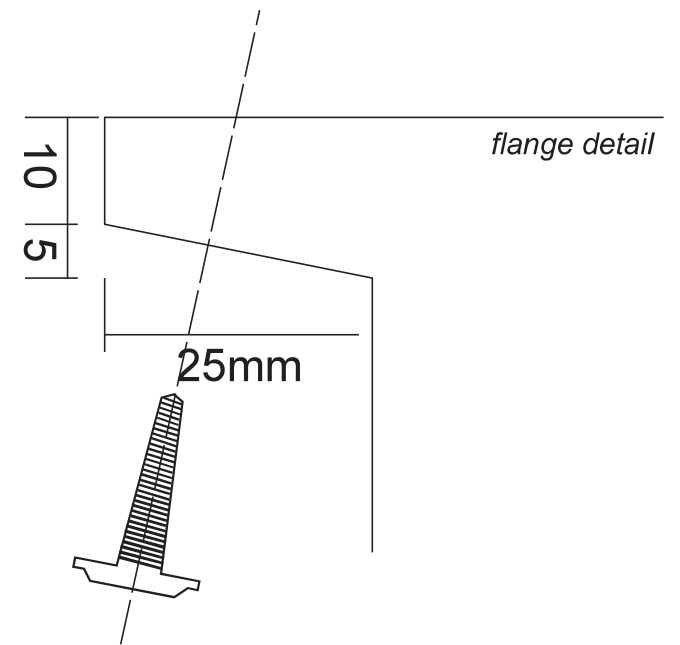

Can be mounted under floor & fastened through flange

Tank: 770>820 x 200 x 330

approximately 45 litres