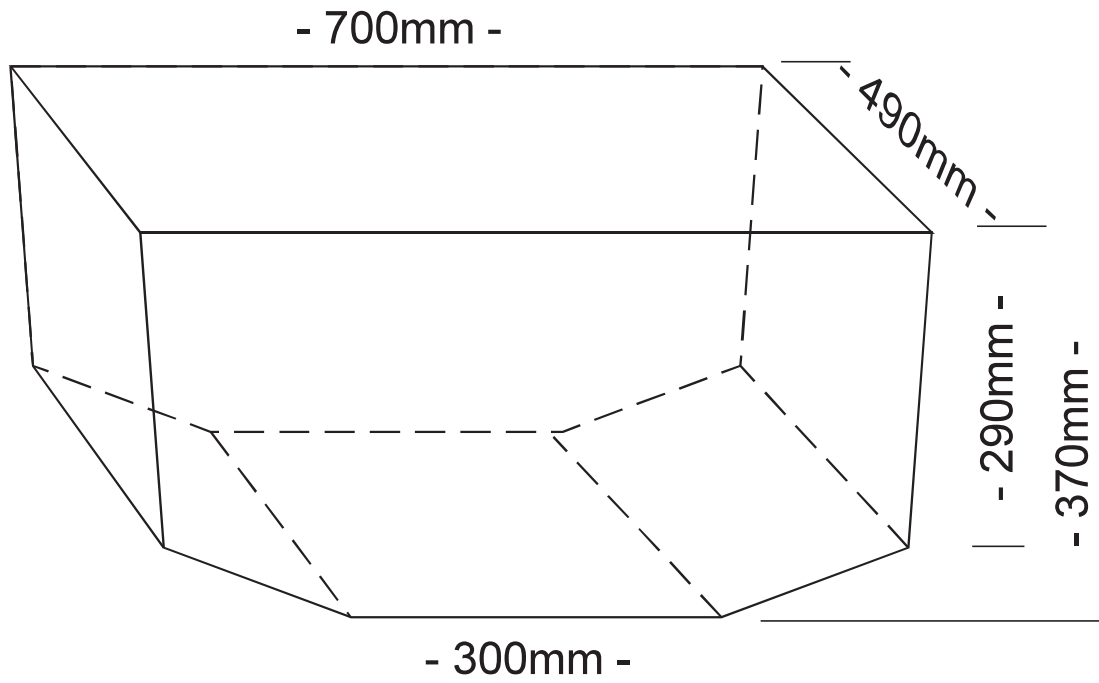

Caravan Pillow Tank

Tank: 845 x 475 x 185

*approximately 60 litres
8mm wall thickness*

Tank: 800 x 450 x 350

approximately 120 litres

Tank: 800 x 280 x 230

approximately 45 litres

Can be mounted under floor & fastened through flange

Tank: 770>820 x 200 x 330

approximately 45 litres

Tank: 750 x 750 x 550

approximately 300 litres

Suits Toyota Coaster

Tank: 720 x 430 x 250

approximately 70 litres

Tank: 700 x 100 > 350 x 100 > 425

approximately 70 litres

Tank: 700 x 500 x 375

approximately 120 litres

Tank: 700 x 490 x 290>370

approximately 100 litres

Tank: 700 x 400 x 300

approximately 80 litres

Tank: 700 x 400 x 190