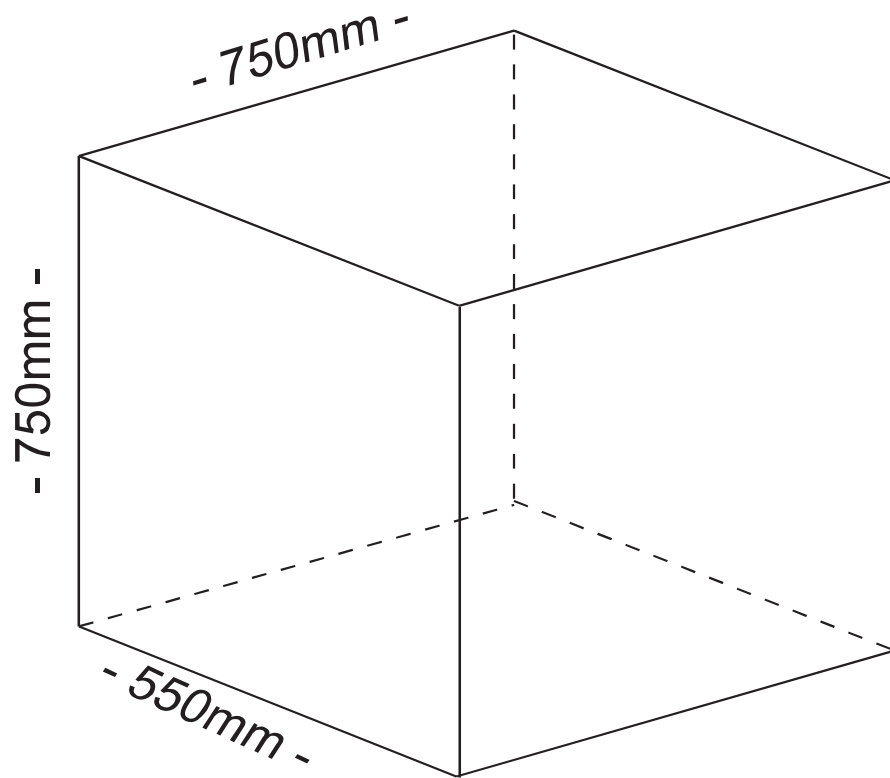

Tank: 750 x 750 x 550

approximately 300 litres