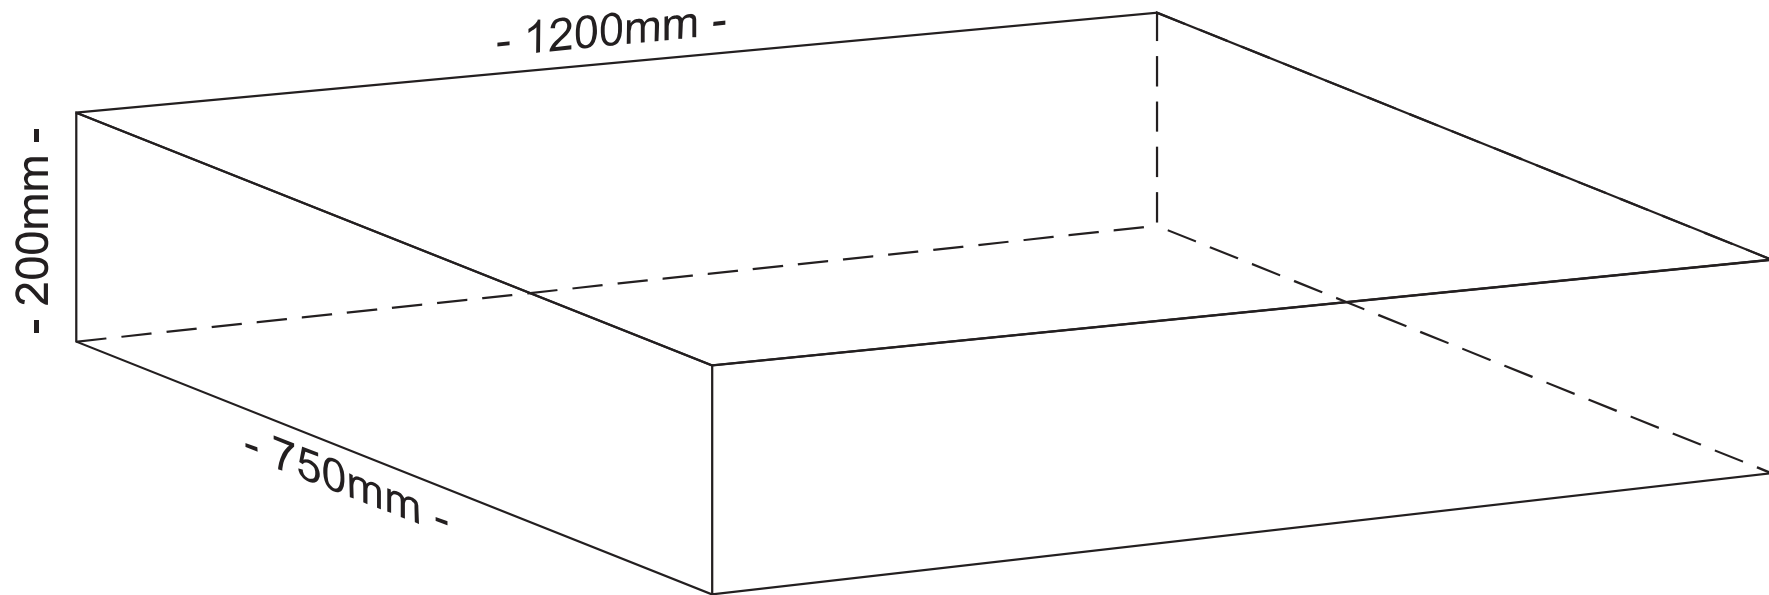

Tank: 1350 x 450 x 270>385

approximately 180 litres

Tank: 1300 x 630 > 810 x 335

(tapered side at back)

approximately 300 litres

Tank: 1280 x 560 x 170

approximately 110 litres

Caravan Pillow Tank

Tank: 1215 x 480 x 190

approximately 100 litres

Tank: 1200 x 750 x 200

approximately 165 litres

- 1200mm -

- 400mm -

- 400mm -

Tank: 1200 x 400 x 400