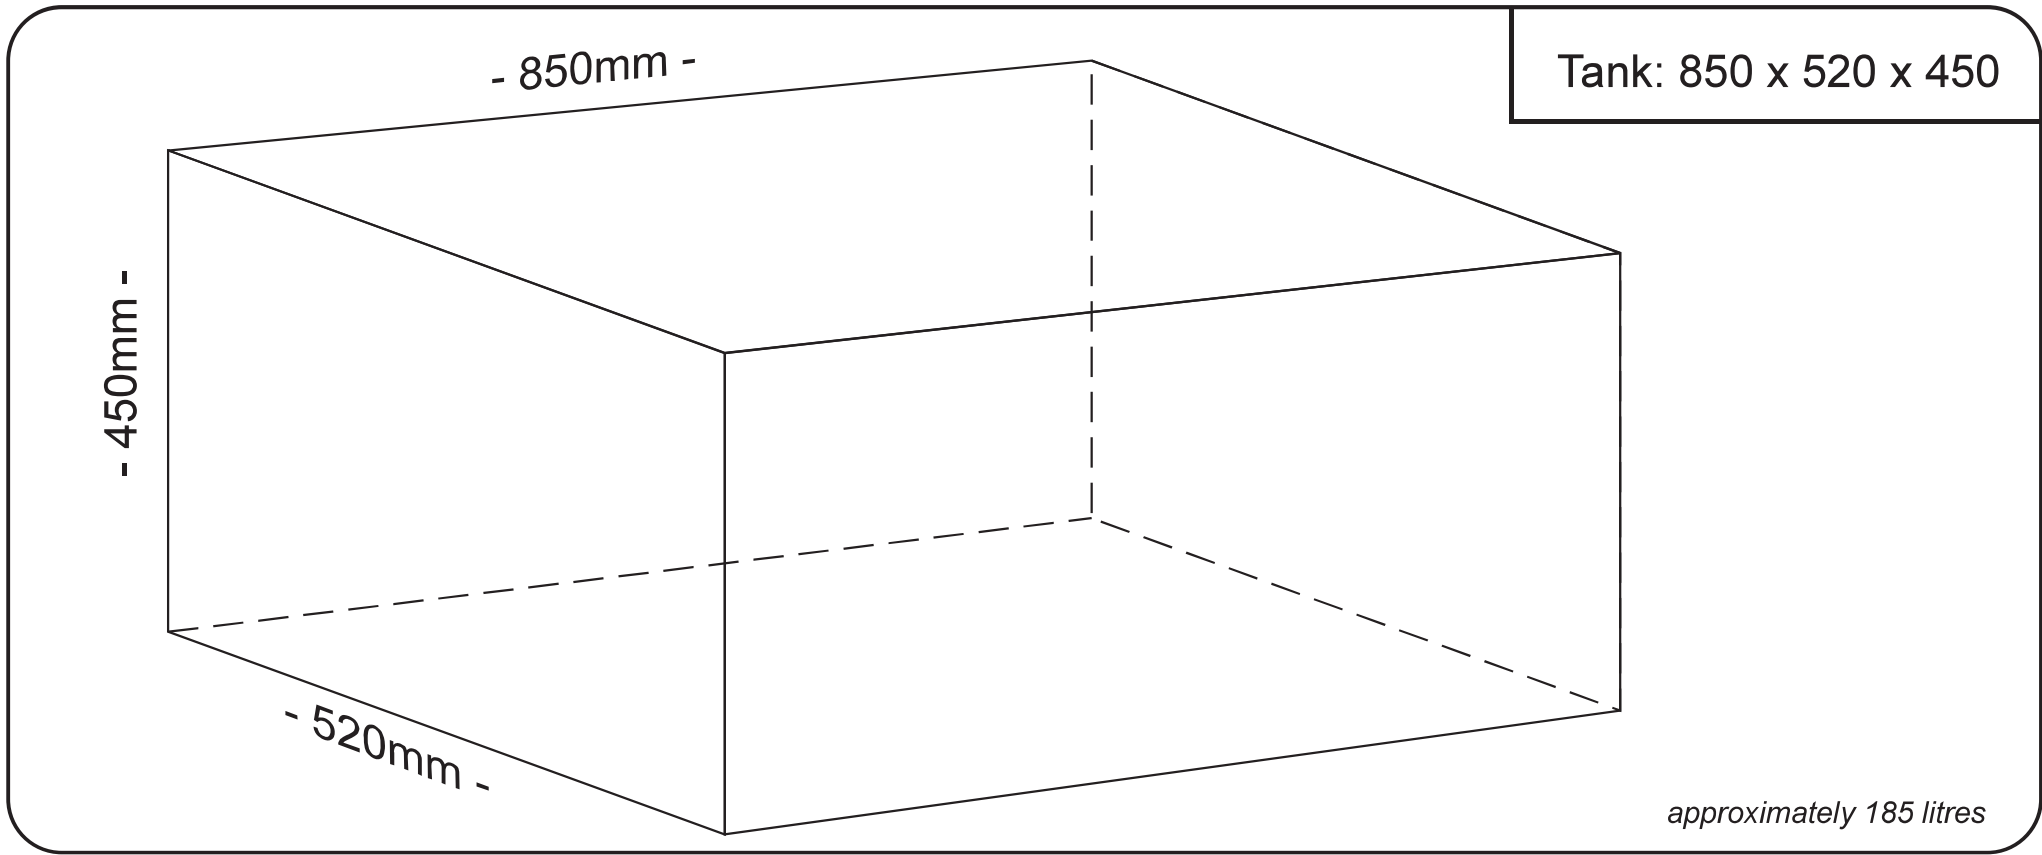

Tank: 950 x 650 x 260

approximately 150 litres

Tank: 900 x 530 x 320

approximately 145 litres

Tank: 900 x 450 x 250

approximately 95 litres

Tank: 900 x 390 x 300

approximately 95 litres