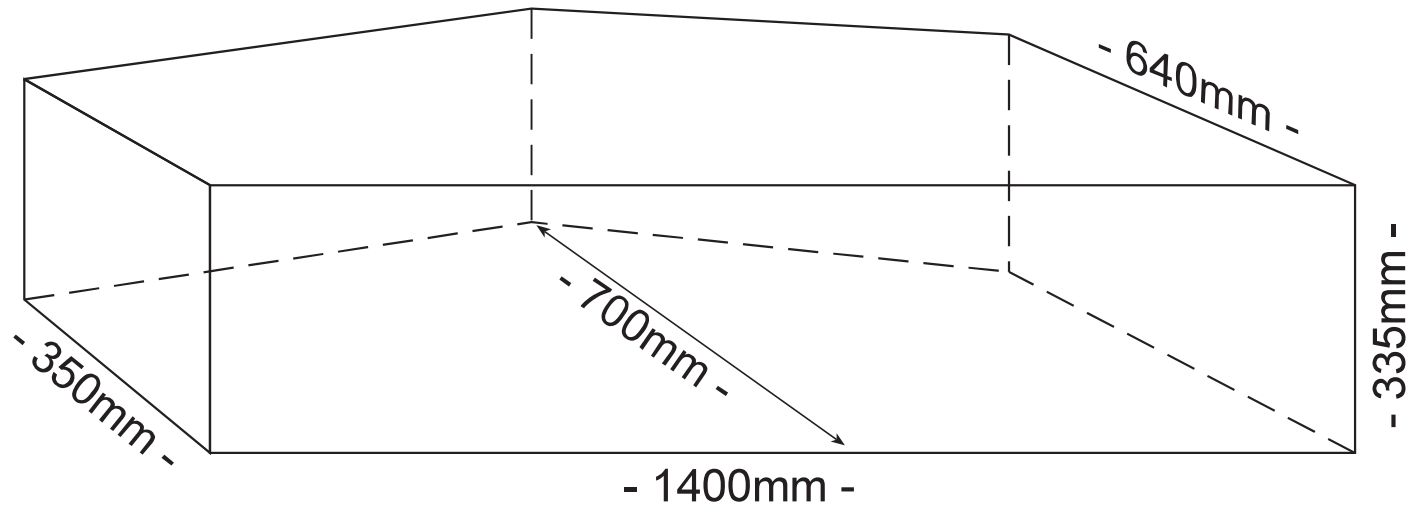

Tank: 1950 x 345 x 160

2 ribs top and bottom

approximately 90 litres

Tank: 1500 x 900 x 300

This tank has internal
moulded baffles

approximately 380 litres

Tank: 1400 x 650 x 750

SIDE VIEW BAFFLE CONFIGURATION

approximately 600 litres

Tank: 1400 x 650 x 750

WALL STRENGTHENING BAFFLES
ON TOP, SIDES AND ENDS.

INTERNALLY MOULDED
BAFFLES X 2

approximately 600 litres

Tank: 1400 x 350>640>700 x 335

approximately 250 litres

Tank: 1350 x 450 x 270>385

approximately 180 litres

Tank: 1300 x 630 > 810 x 335

(tapered side at back)

approximately 300 litres

Tank: 1280 x 560 x 170

approximately 110 litres

Caravan Pillow Tank

Tank: 1215 x 480 x 190

approximately 100 litres

Tank: 1200 x 750 x 200

approximately 165 litres

- 1200mm -

- 400mm -

- 400mm -

Tank: 1200 x 400 x 400