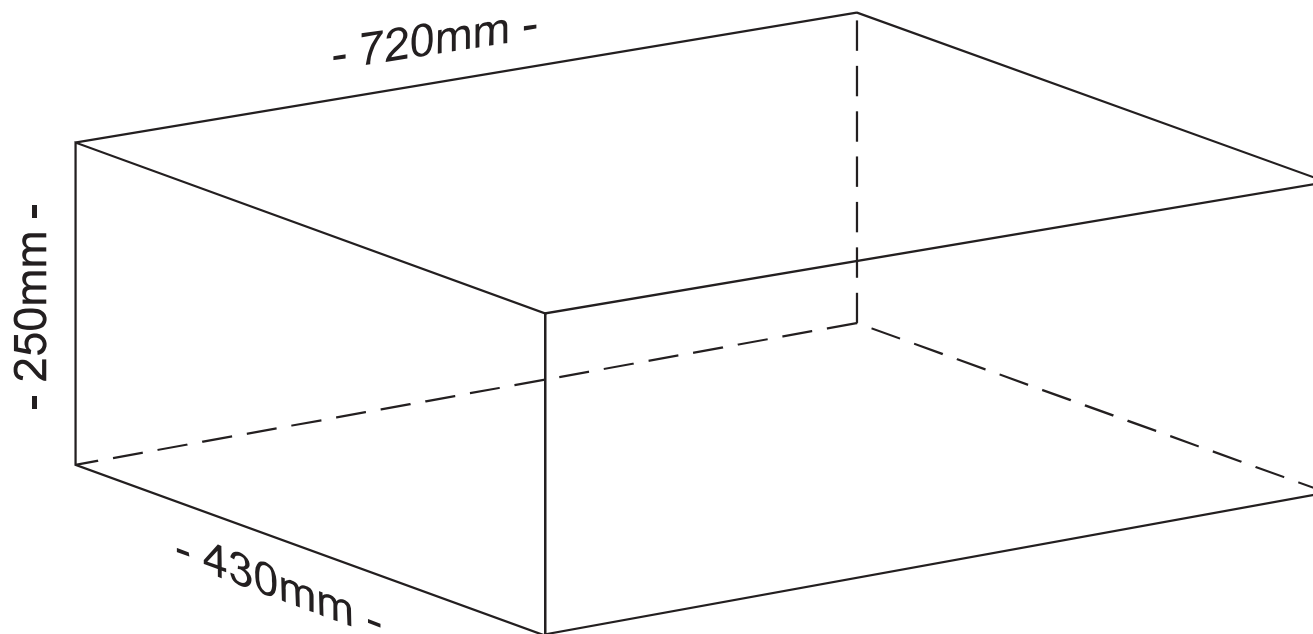

Suits Toyota Coaster

Tank: 720 x 430 x 250

approximately 70 litres