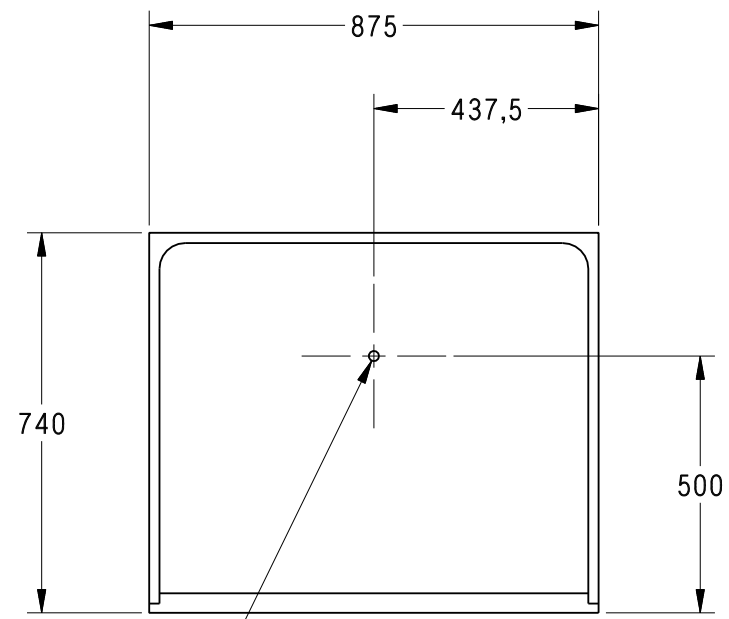

THIS DRAWING IS ISSUED ON THE UNDERSTANDING THAT IT IS STRICTLY
CONFIDENTIAL AND MAY NOT BE REPRODUCED OR UTILIZED IN ANY WAY WITHOUT PRIOR PERMISSION

DIMENSIONS IN MILLIMETERS UNLESS OTHERWISE STATED

DO NOT SCALE

DRILL PILOT HOLE

SEE ISO & ANSI FOR DEFAULT TOLERANCES	MATERIAL	-	
	DESCRIPTION	SHOWER REBECCA REAR DRAIN 900 X 760	DRAWN BY M. HALSTEAD
3RD ANGLE PROJECTION 	CUSTOMER	-	
	CHECKED BY		
DIY CARAVANS	JOB NO	003 SK-FW80	DATE 01 OCT 2014
	PART NUMBER	PL-012	SCALE N.T.S
	DRAWING NUMBER	PL-012-01	REV 0
			SHEET 1 OF 1