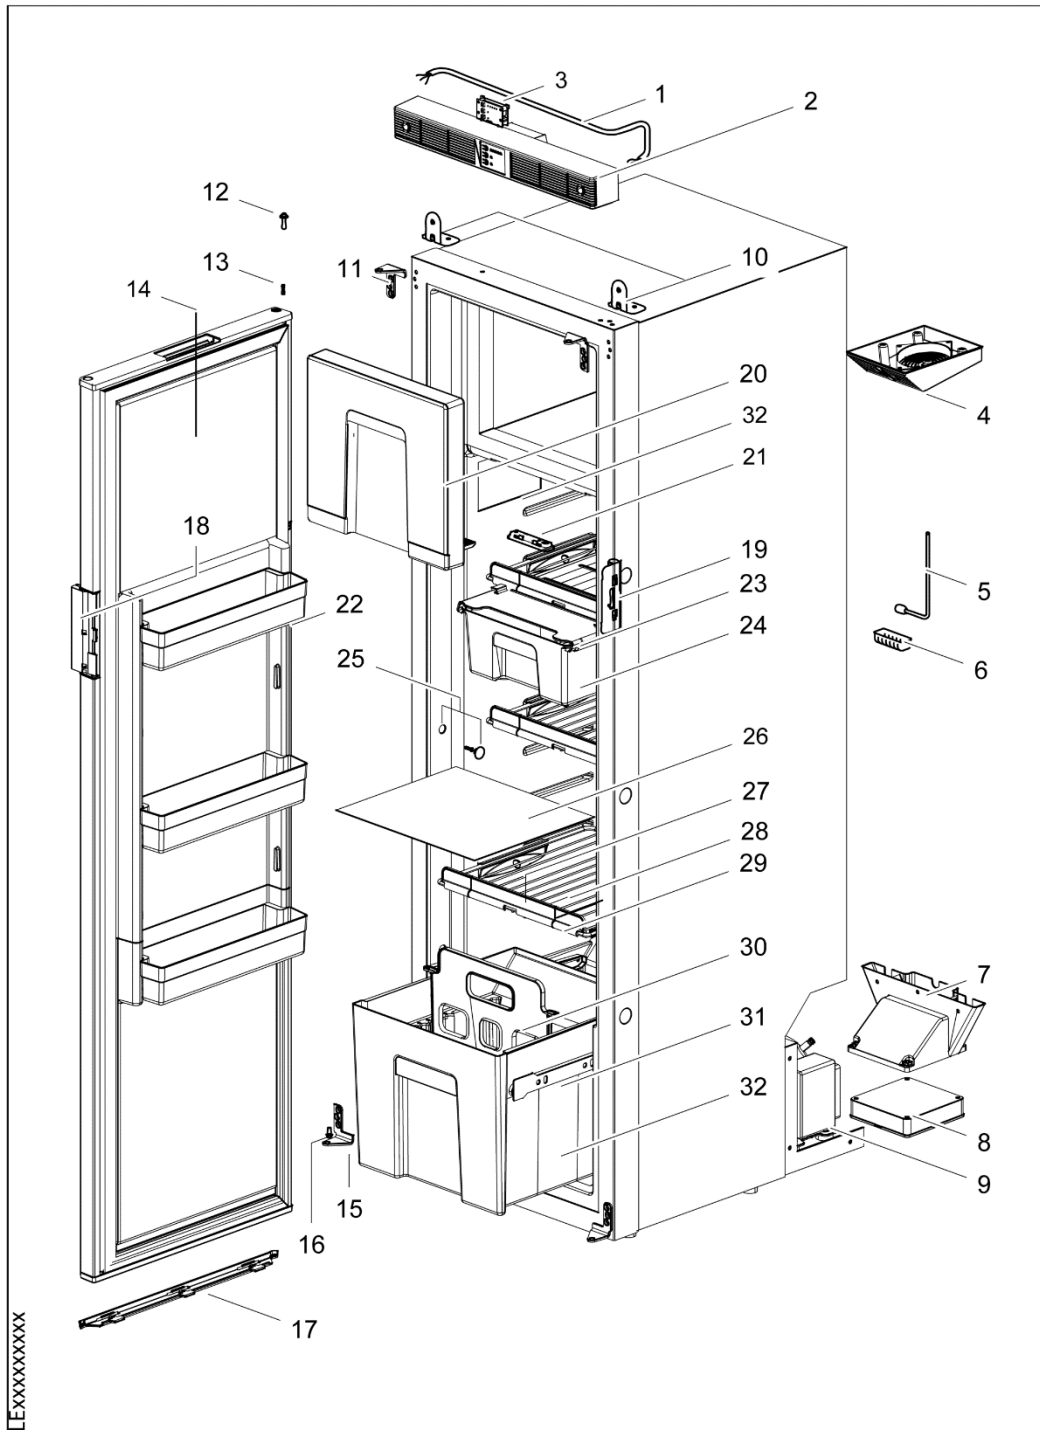

T1000 Series

Spare Part list

REFRIGERATORS

T1152

2

33*

THEFORD

Serial ID

Item Number

Item Description

E 10R-05 3413

Model Name	Model Number	Part Number	Part Name
Part Name	Part Number	Part Name	Part Number
Part Name	Part Number	Part Name	Part Number
Part Name	Part Number	Part Name	Part Number

SPECIMEN

		Spare part number	Spare part number	Spare part number	Colours available
1	Power cord	691873			
2	Control housing		691861		
3	Control PCB				
4	Internal fan	691867			
5	Thermistor		691868		
6	Thermistor cover				
7	Condensor fan cover	691887			
8	Condensor fan	691870			
9	Control module	691871			
10	Control housing bracket (2x)	691875			
11	Hinge plate upper		691876		
12	Hinge pin upper				
13	Hinge spring				
14	Cabinet door				
15	Hinge plate bottom				
16	Hinge pin bottom				
17	Panel retainer lower	692361			
18	Door handle		691866		
19	Door lock plate				
20	Freezer door	691877			
21	Internal lamp cover	692360			
22	Door bin (3x)	691863			
23	Cover slide out box	691865			
24	Slide out box	691864			
25	Cap (4x) Screw (4x)	691869			
26	Plate	692362			
27	Clip shelf		691862		
28	Shelf				
29	Shelf food retainer				
30	Drawer divider	691878			
31	Drawer guide L + R	691874			
32	Drawer	691860			
33	Identification label*				